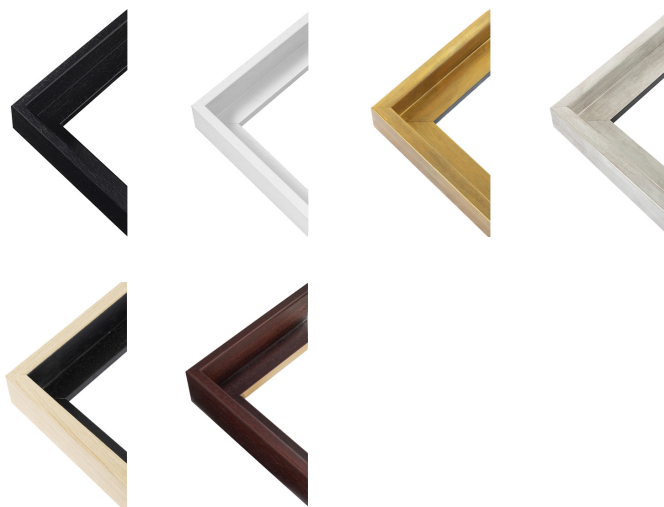

Framed canvas

Short description:

Transform a standard canvas into a special work of art

Long description:

Our superior framed canvas prints feature a 38mm stretched canvas within a traditional picture frame. The simple addition of a wooden picture frame gives a completely different 'look' to your Giclée printed wall art; quite distinct to a standard print on demand canvas.

The thin frame sits approximately 5mm from the edge of the canvas helping to create a floating border. Our framed canvas prints are highly recommended for photography and statement images.

All prints can be produced within 3-5 working days and dropshipped to any global location.

Manufacturing locations:

 UK  US  EU  AU  CA

Sizes:

10x10" to 50x60"

Product materials:

Canvas, Wood
Minor material specifications may occur in different regions.

Frames:

Black, White, Antique Gold, Antique Silver, Natural, Brown

Frame dimensions:

Depth from wall: 53mm
Face width (frame): 12mm
Face width (gap): 5mm
Base width: 32mm
Rebate depth: 40mm

Eco properties:

Water-based inks

Sustainably sourced paper or wood

Local fulfilment